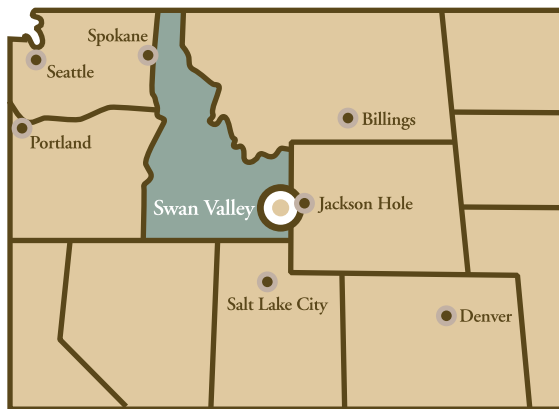

## Getting to Birch Creek Ranch

### ***From Swan Valley:***

Take Highway 26 west towards Idaho Falls. Make a left hand turn onto Birch Creek Road. Birch Creek Ranch's main property entrance is on the left, approximately four miles from the Highway 26 turnoff.

### ***From Idaho Falls:***

Take Highway 26 east towards Swan Valley. Make a right hand turn onto Birch Creek Road. Birch Creek Ranch's main property entrance is on the right, approximately eight miles from the Highway 26 turnoff.